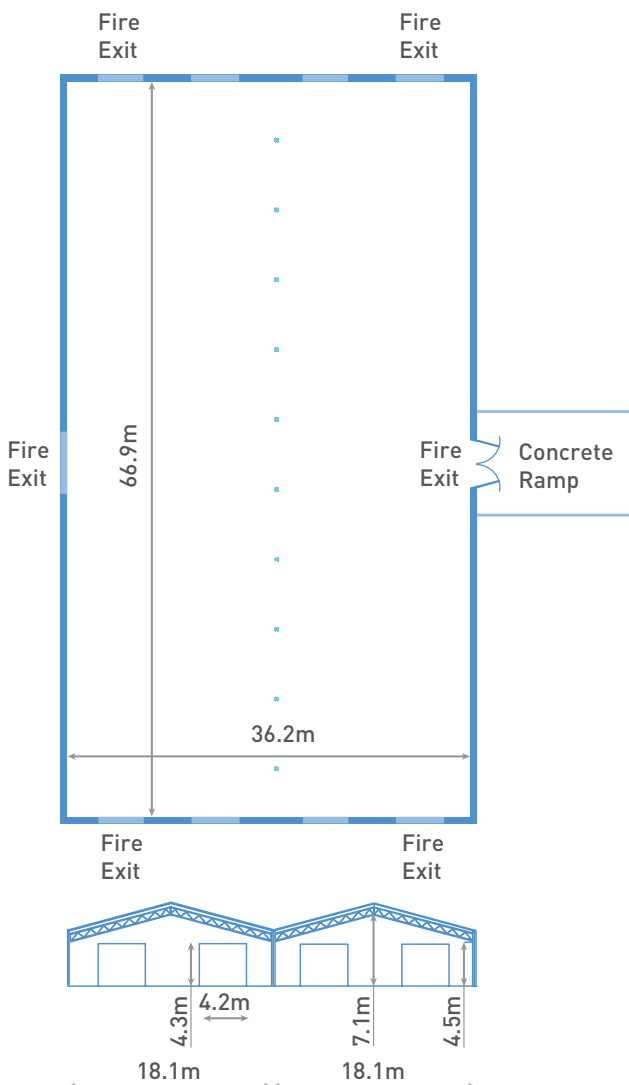

## Features

- ✓ Theatre style seating for 2000
- ✓ 2422 square metres of space
- ✓ Easy vehicle access and ample parking
- ✓ Quality lighting
- ✓ Radiant ceiling heaters
- ✓ Resident PA system
- ✓ Adjacent toilet facilities