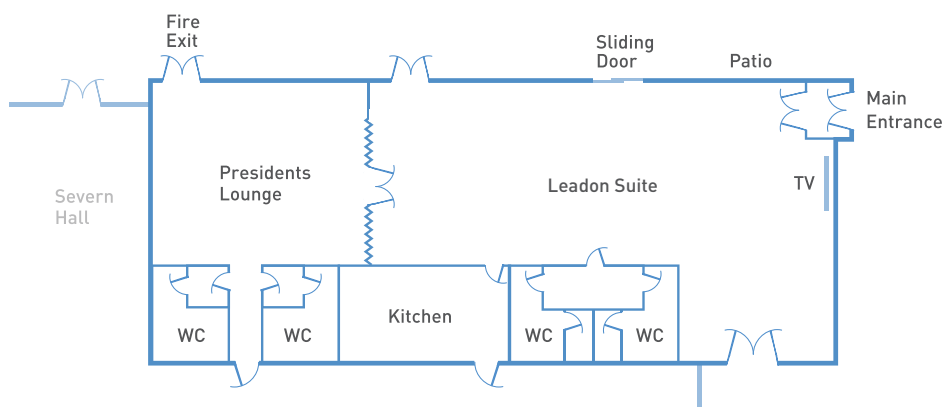

SEVERN HALL

Severn Hall is one of the Region's largest free floor spaces and is the ideal venue for exhibitions and trade fairs.

Features

- ✓ Theatre style seating for 1,600 or 1,000 dining style
- ✓ 2,200 square metres of space
- ✓ Easy vehicle access with ample parking
- ✓ Natural daylight supported by excellent lighting
- ✓ Disabled access
- ✓ Smart WC block
- ✓ PA system
- ✓ Catering facilities
- ✓ Internal dimensions: 63m L x 35m W
- ✓ Low Bay ceiling height: 3.9m - Main Bay ceiling height: 6.7m (max)

LEADON SUITE

A medium sized room of 80 square metres, well suited to small conferences, seminars and Board meetings, or a useful break out room adjoining the main facility.

Features

- ✓ Theatre style seating for 80
- ✓ Dining for 40
- ✓ Separate kitchen and WC facilities
- ✓ Multi-point electrical, internet and plasma connections
- ✓ Internal dimensions: 13m L x 6.2m W x 2.5m H