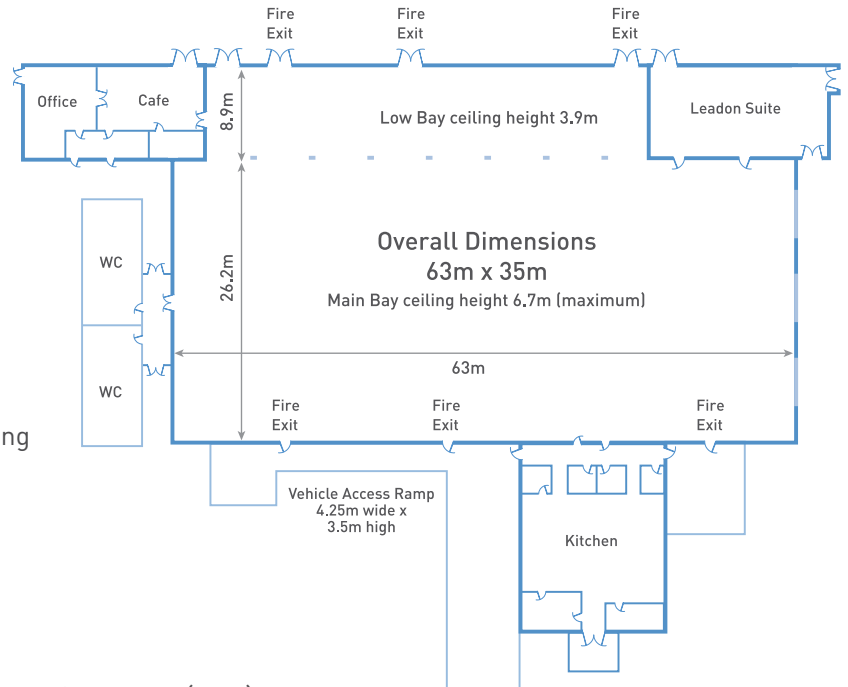

SEVERN HALL

Severn Hall is one of the Region's largest free floor spaces and is the ideal venue for exhibitions and trade fairs.

Features

- ✓ Theatre style seating for 1,600 or 1,000 dining style
- ✓ 2,200 square metres of space
- ✓ Easy vehicle access with ample parking
- ✓ Natural daylight supported by excellent lighting
- ✓ Disabled access
- ✓ Smart WC block
- ✓ PA system
- ✓ Catering facilities
- ✓ Internal dimensions: 63m L x 35m W
- ✓ Low Bay ceiling height: 3.9m - Main Bay ceiling height: 6.7m (max)

LEADON SUITE

A medium sized room of 80 square metres, well suited to small conferences, seminars and Board meetings, or a useful break out room adjoining the main facility.

Features

- ✓ Theatre style seating for 80
- ✓ Dining for 40
- ✓ Separate kitchen and WC facilities
- ✓ Multi-point electrical, internet and plasma connections
- ✓ Internal dimensions: 13m L x 6.2m W x 2.5m H