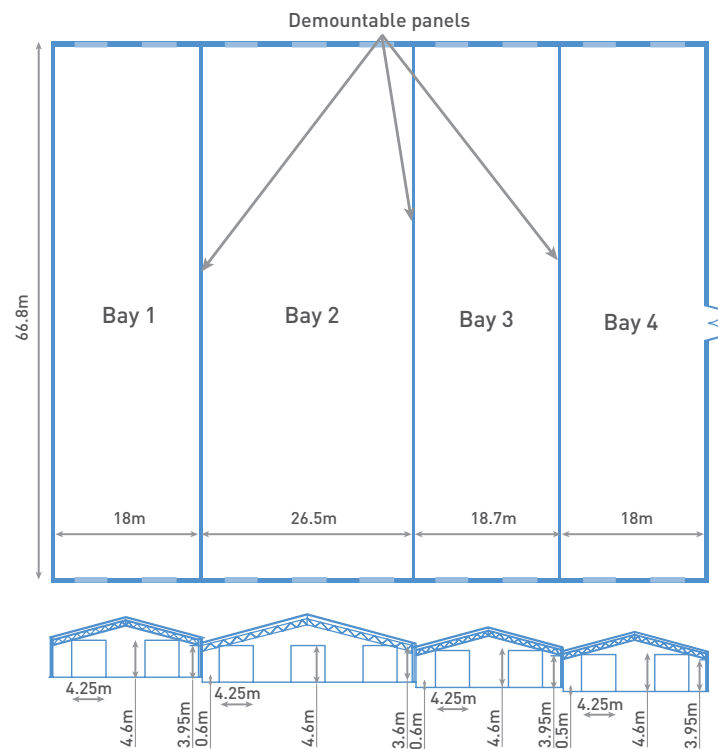

WYE HALL

The largest of the Showground's exhibition halls, ideally suited to animal shows, trade fairs and vehicle events.

Features

- ✓ Theatre style seating for 5,000
- ✓ 5,364 square metres of space
- ✓ Easy vehicle access and ample parking
- ✓ Natural daylight and additional lighting
- ✓ Disabled access
- ✓ WC block in the vicinity
- ✓ Ancillary staging

Bay Dimensions

Demountable panels divide the building into 4 bays along the centre line of stanchions. Where more than one bay is required, there are ramps available to inter-link the different bay levels.

- ✓ Bay 1: 18m x 66.8m
- ✓ Bay 2: 26.5m x 66.8m
- ✓ Bay 3: 18.7m x 66.8m
- ✓ Bay 4: 18m x 66.8m

As a national company, the Showground's central location is ideal for us to reach our customers. The range of buildings and accessible outside space at Malvern is truly unrivalled.