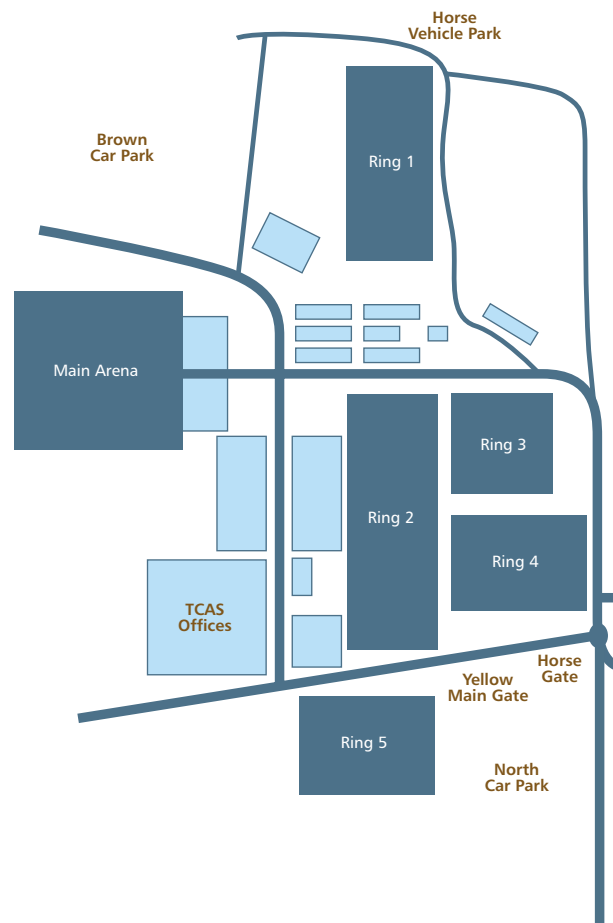

The Centre contains:

Permanent stabling complex for 240 horses

Ring 1 dimensions: 93m x 93m

Ring 2 dimensions: 77m x 116m

Ring 3 dimensions: 52m x 79m

Ring 4 dimensions: 67m x 101m

Ring 5 dimensions: 67m x 81m

Main Arena dimensions: 120m x 70m

For more information please contact our Venue Hire team on

Tel: **01684 584909**

Email: venue-hire@threecounties.co.uk

The Malvern Showground
Worcestershire | WR13 6NW
Tel 01684 584909
Fax 01684 584910
Email venue-hire@threecounties.co.uk
www.threecounties.co.uk