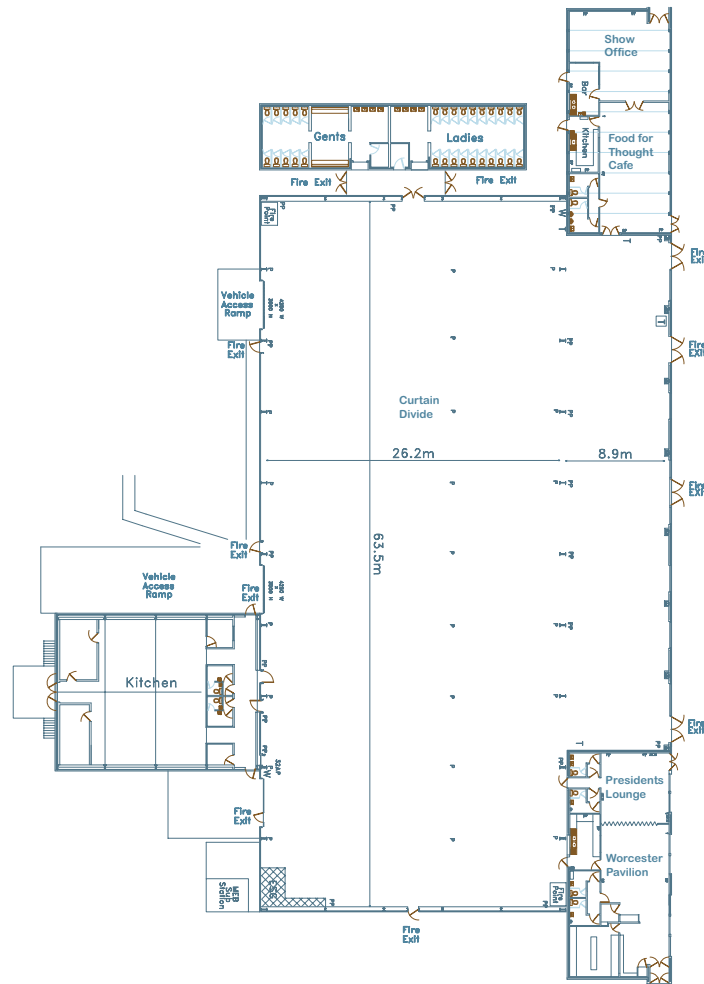

SEVERN HALL

Severn Hall is the Malvern Showground's finest facility and offers stunning views of the hills. As one of the largest and most versatile free floor spaces in the region, it is the perfect venue for exhibitions, conferences and trade fairs.

The facility includes:

Seating: 1,600 theatre style, 1,000 dining style

**Dimensions: 2455 square metres overall
[63m L x 35m W x 3.9m H]**

Easy vehicle access with ample parking

Natural daylight supported by excellent lighting

Disabled access

PA system

Catering facilities

WC block

Additional rooms for private meetings

For more information please contact our Venue Hire team on

Tel: **01684 584909**

Email: venue-hire@threecounties.co.uk