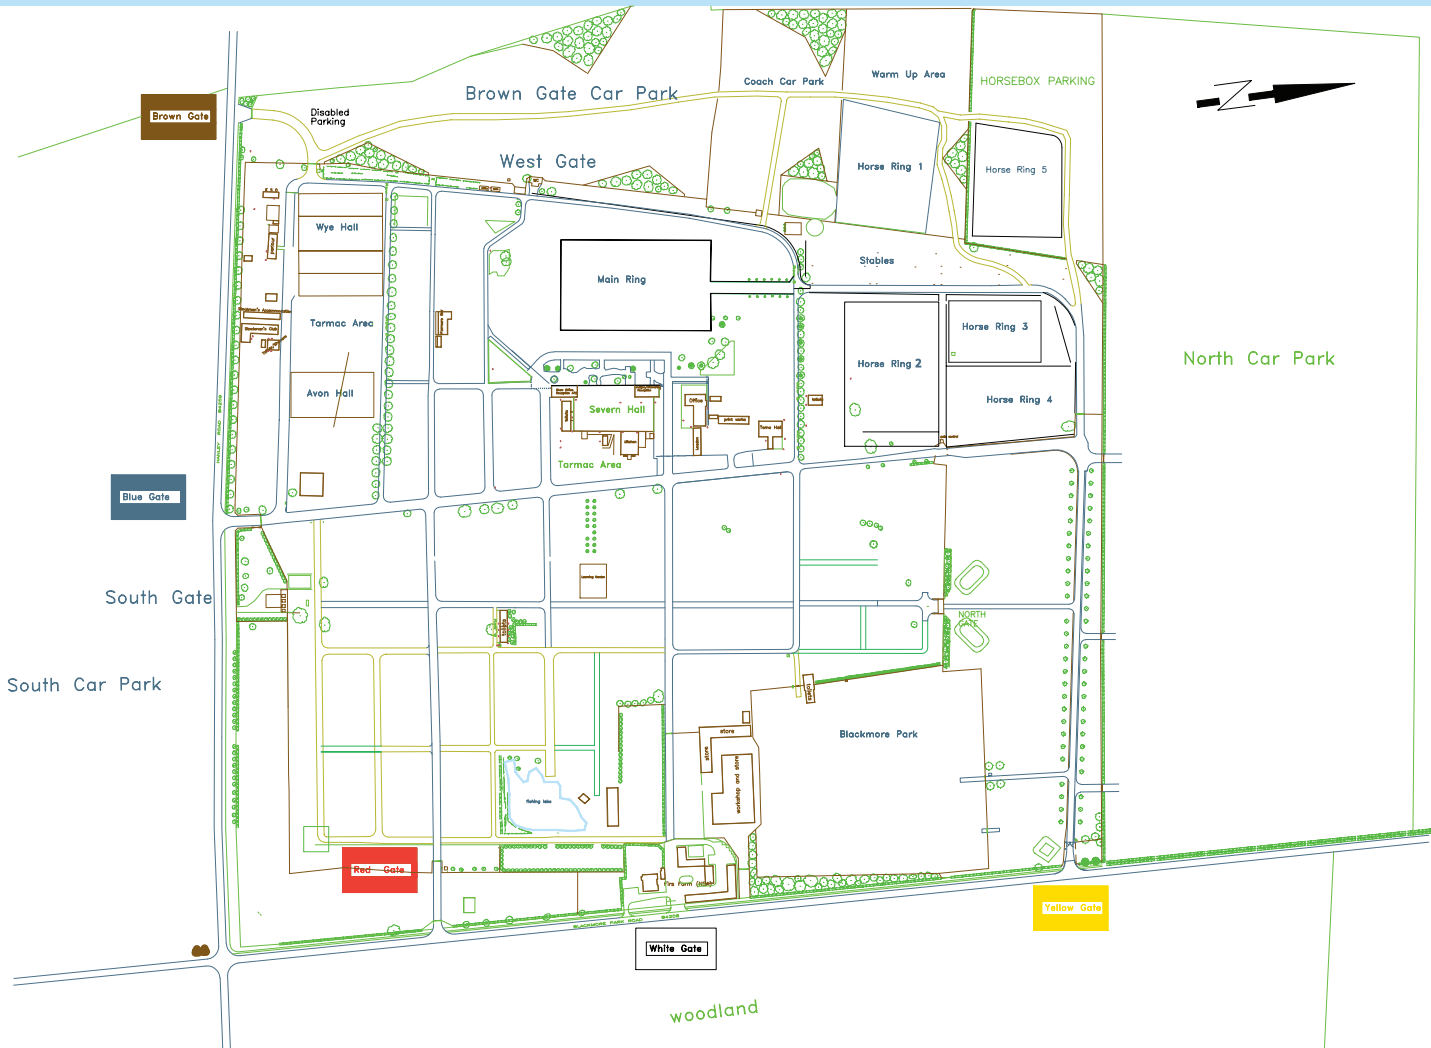

# THE SHOWGROUND

Brown Gate

Blue Gate

South Gate

South Car Park

Red Gate

White Gate

Yellow Gate

Brown Gate Car Park

West Gate

Coach Car Park

Warm Up Area

HORSEBOX PARKING

Disabled Parking

Wye Hall

Tarmac Area

Avon Hall

Main Ring

Severn Hall

Tarmac Area

Horse Ring 1

Horse Ring 5

Stables

Horse Ring 2

# THE SHOWGROUND

**Nestling beneath the magnificent Malvern Hills, the Malvern Showground is the perfect venue for a wide variety of events.**

**Set in a 300 acre site the showground is only 20 minutes drive from the M50/M5 motorways, 5 minutes from Great Malvern station and 50 minutes from Birmingham and Bristol International airports.**