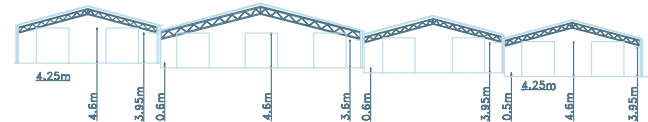

**Seating: 5,000 theatre style**

**Dimensions: 5,364 square metres overall  
[80m L x 66m W x 3.6m H]**

**Easy vehicle access with ample parking**

**Natural daylight with lighting available**

**Disabled access**

Dismountable panels divide the building into 4 bays along the centre line of staunchions. Where more than one bay is required, ramps are available to inter-link the different bay levels.

The Malvern Showground  
Worcestershire | WR13 6NW  
Tel 01684 584909  
Fax 01684 584910  
Email [venue-hire@threecounties.co.uk](mailto:venue-hire@threecounties.co.uk)  
[www.threecounties.co.uk](http://www.threecounties.co.uk)