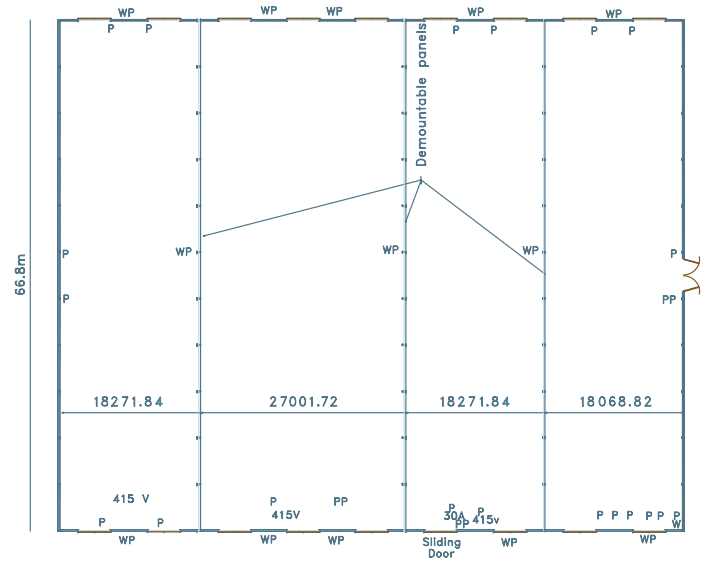

WYE HALL

Wye Hall is the Malvern Showground's largest hall. The building is tiered and can be divided to suit a particular event ranging from animal shows and trade fairs to vehicle events.

The facility includes:

Seating: 5,000 theatre style

**Dimensions: 5,364 square metres overall
[80m L x 66m W x 3.6m H]**

Easy vehicle access with ample parking

Natural daylight with lighting available

Disabled access

PA system

WC block in the vicinity

Equipped with ancillary staging

For more information please contact our Venue Hire team on

Tel: 01684 584909

Email: venue-hire@threecounties.co.uk

Dismountable panels divide the building into 4 bays along the centre line of staunchions. Where more than one bay is required, ramps are available to inter-link the different bay levels.